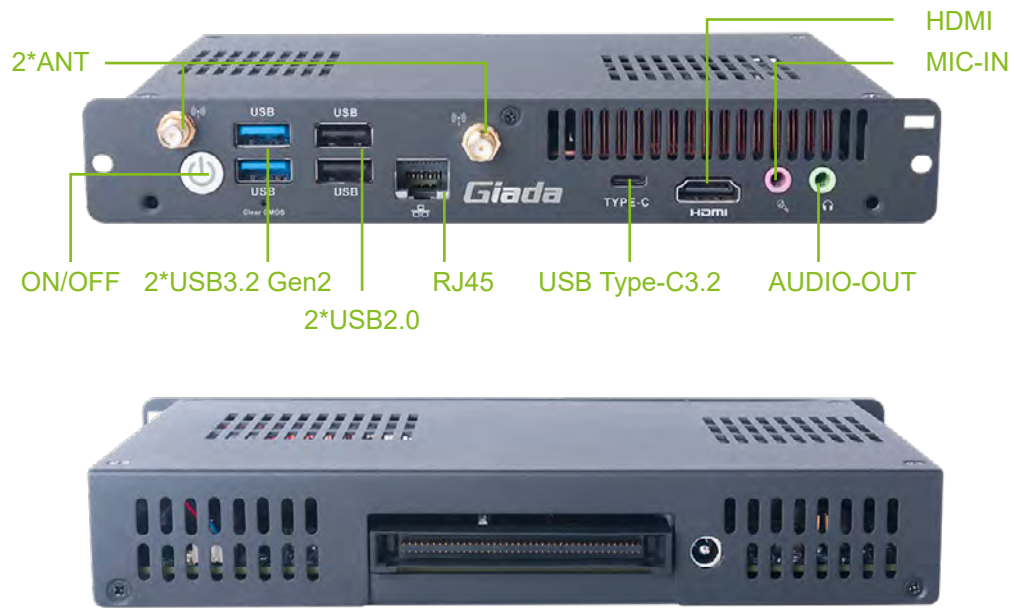

Dimensions and Drawing

Optional items

Wi-Fi/BT Module	Intel® Dual Band Wireless-AC 3165, Intel® Dual Band Wireless-AC 9260, Intel® Wi-Fi 6E AX200, Intel® Wi-Fi 6E AX210 (Gig+)
Operating System License	Windows 10 (64bit), Windows 11 (64bit)